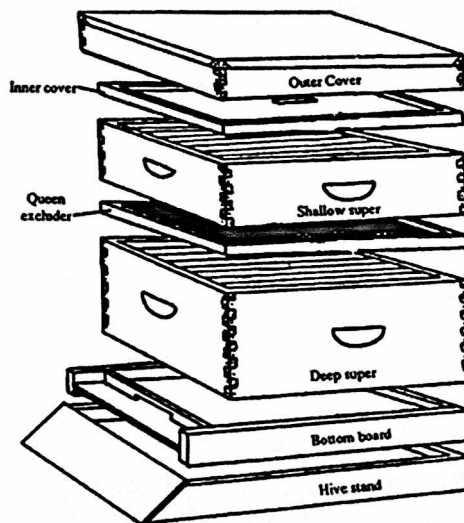

Elements of a beehive

Hours

Monday, Tuesday, Friday & Saturday

8:00 A.M.—DARK

Wednesday, Thursday, Sunday

CLOSED