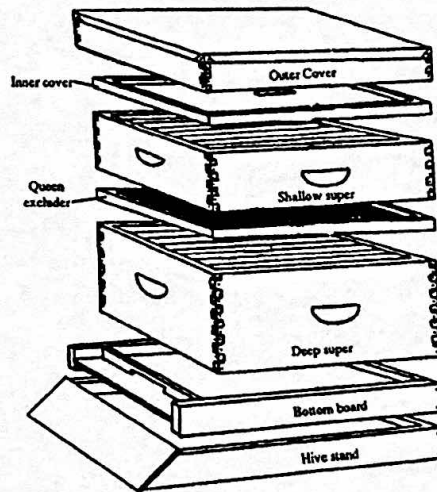

Glass Bottles and Jars Cont.

1 lb Classic 12 ct w/ Lid	$10.00
8 oz Classic 24 ct w/ 48 mm Lid	$20.00
12 oz Glass Honey Bear w/ Lid, 12 ct	$14.50
Quart Jars, 12 ct w/Lids	$12.00
Pint Jars, 12 ct w/ Lids	$11.00

10 Frame Painted Hive kit

w/o Frame	$160.00
Full Kit	$330.00

Includes:

- 1 Hive Stand—2 Super—1 Feeder—1 Queen Excluder
- 1 Bottom Board - 2 Medium Supers —1 Inner Cover
- Premier Foundation Frame
- 20 Deep Frames & 20 Medium Frames

*Price varies based on foundation choice

8 Frame Painted Hive kit

Cost	$280.00

Includes:

- 1 Hive Stand—2 Deep Supers—1 Feeder
- 1 Bottom Board—2 Medium Supers—1 Top Cover
- 1 Queen Excluder—1 Inner Cover —1 Entrance Reducer
- 20 Deep Frames & 20 Medium Frames

10 Frame Traditional Deluxe Starter Kit

Cost	$460.00

Includes:

- 1 Hive Stand—2 Deep Supers—1 Feeder
- 1 Bottom Board—2 Medium Supers—1 Bee Suit
- 1 Pair Goat Skin Gloves—1 Top Cover—1 Entrance Reducer
- 1 Queen Excluder—1 Inner Cover—1 Smoker & Fuel
- Hive Tool, Bee Brush & Choice of Book
- 20 Deep Frames & 20 Medium Frames

*Price varies based on foundation choice

MANNLAKE

WE KNOW BEES

Ask about our Gift Certificates!

(The perfect gift for your
beekeeping friends)

Elements of a beehive

Hours

Monday, Tuesday, Friday & Saturday

8:00 A.M.—DARK

Wednesday, Thursday, Sunday

CLOSED